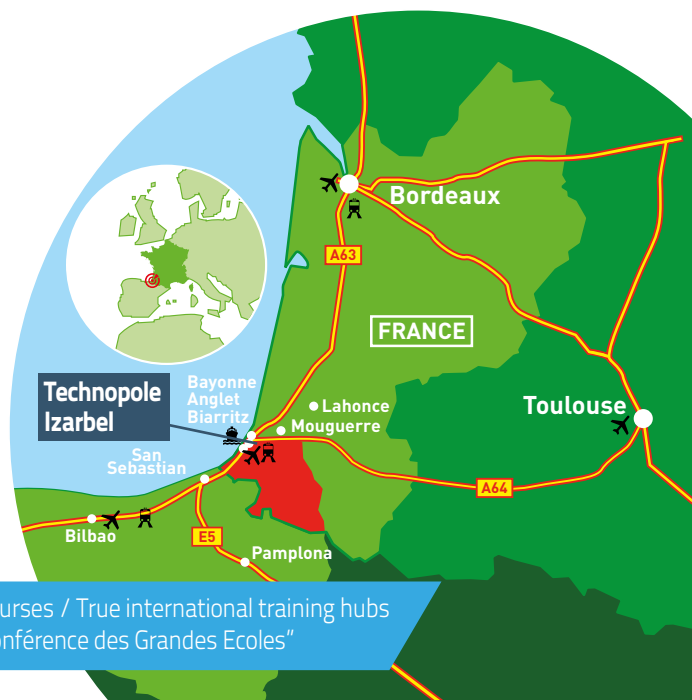

ESTIA Institute of Technology

750 students, including
670 students engineers
with a solid scientific
and technological
background in
mechanics, electronics,
energy, advanced IT and
telecommunications

ESTIA: Trilingual courses / True international training hubs
Member of the "Conférence des Grandes Ecoles"